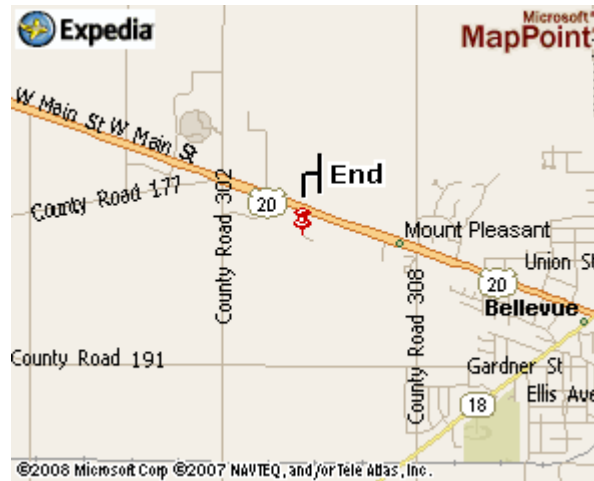

# ALTITUDE HEADQUARTERS

## DRIVING DIRECTIONS

BELLEVUE CITY CENTER  
3000 SENECA INDUSTRIAL PARKWAY  
BELLEVUE, OHIO 44811

THERE IS A GORDON LUMBER ON THE CORNER OF 302 AND RT. 20, & A FAMILY VIDEO ON THE CORNER OF 308 AND RT. 20. WHEN YOU PASS THESE LOCATIONS YOU ARE CLOSE.

THE VAULT CLUB IS ON THE WEST SIDE OF BELLEVUE OFF RT. 20. LOOK FOR A PERRY'S LANDSCAPE BUSINESS, ON THE SOUTH SIDE OF ROUTE 20. SENECA INDUSTRIAL PARKWAY RUNS SOUTH BESIDE PERRY'S LANDSCAPE BUSINESS. TAKE SENECA INDUSTRIAL PARKWAY PAST THE POLICE STATION TO THE BACK PARKING LOT. YOU ARE THERE.